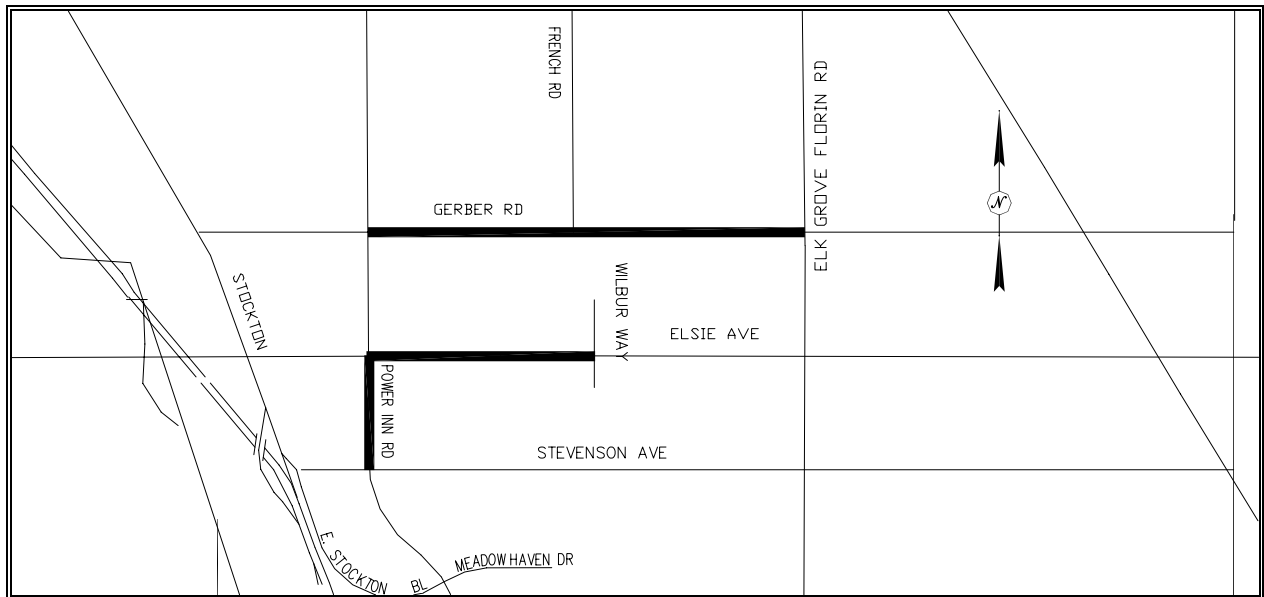

Gerber-Power Inn-Elsie Median Landscaping Improvements

“Leading the Way to Greater Mobility”

Design & Planning: 906 G Street, Suite 510, Sacramento, CA 95814 . Phone: 916-874-6291 . Fax: 916-874-7831
Operations & Maintenance: 4100 Traffic Way, Sacramento, CA 95827 . Phone: 916-875-5123 . Fax: 916-875-5363
www.sacdot.com