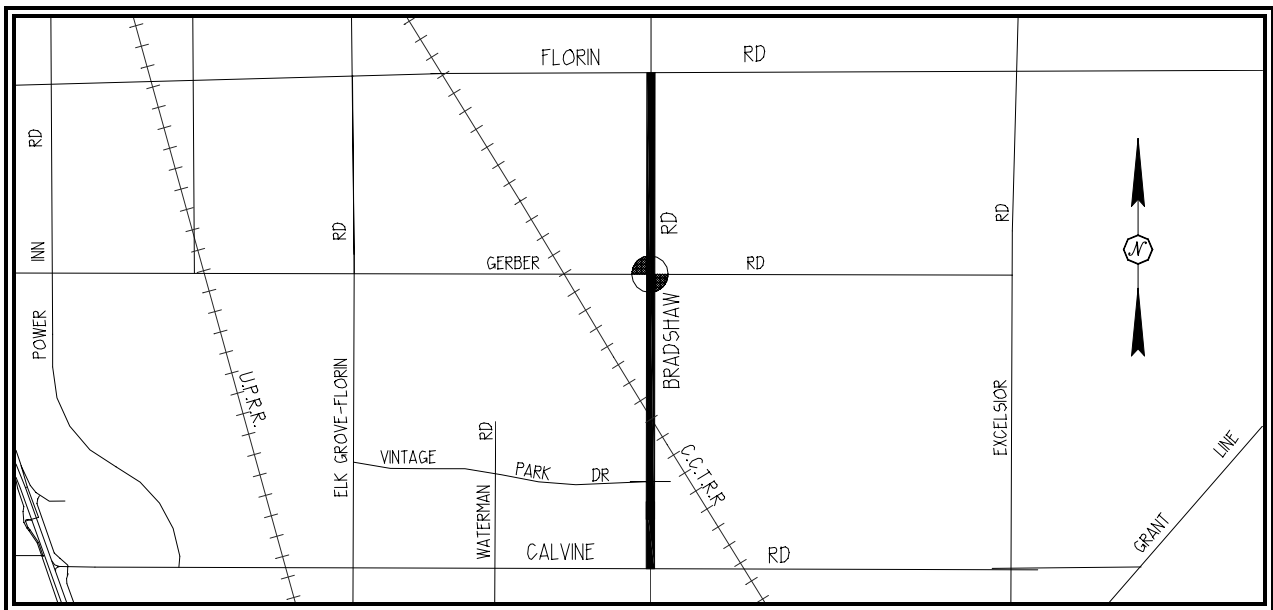

Municipal Services Agency

Department of Transportation

Tom Zlotkowski, Director

Terry Schutten, County Executive
Cheryl Creson, Agency Administrator

County of Sacramento

Bradshaw Road
-Calvine to Florin-

“Leading the Way to Greater Mobility”